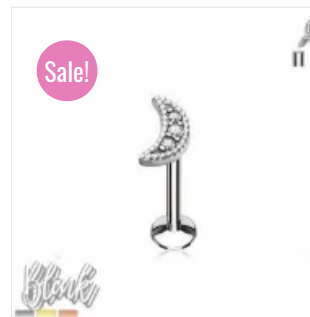

View our Collection of Stainless Steel Labret, Monroe Lip Jewelry Pretoria exclusively available from Blink Juwels

Based in Pretoria and shipping all over South Africa

Sign up for our newsletter and receive **15% off** your first purchase!

Secure payment options and most importantly **fast** and **reliable** delivery Nationwide!

For hygiene reasons, we **do not accept returns** or exchanges on our Piercing Jewelry

LABRET, MONROE LIP

Sort by Date

Show 50 Products

Titanium Ion Labret

~~R200.00~~ R180.00

Select options

Details

Quick View

Stud Top Internally Threaded Labret

~~R180.00~~ R150.00

Select options

Details

Quick View

Star Top Internally Threaded Labret

R180.00 – R210.00

Select options

Details

Quick View

PTFE Crystal Labret

~~R165.00~~ R140.00

Add to cart

Quick View

Details

Push In PTFE Crystal Labret

~~R120.00~~ R108.00

Select options

Details

Quick View