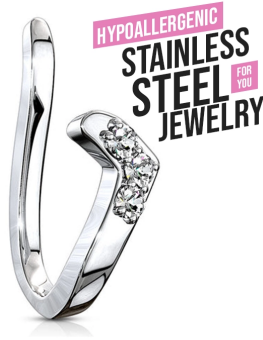

## Non Piercing Fake

**Non Piercing Fake** | Available online at great prices on blinkjuwele.co.za, South Africa's leading Stainless Steel Jewelry store online | Blink Juwele

Check out our **Non Piercing Fake** selection for the very best in unique or custom, handmade pieces from our **Non Piercing Fake** section.