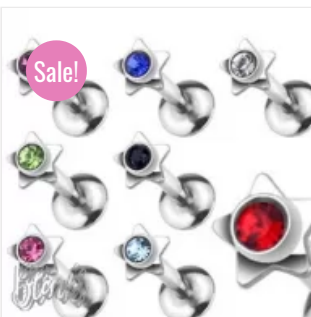

View our Collection of Stainless Steel Labret, Monroe Lip Jewelry Pretoria exclusively available from Blink Juwels

Based in Pretoria and shipping all over South Africa

Sign up for our newsletter and receive **15% off** your first purchase!

Secure payment options and most importantly **fast** and **reliable** delivery Nationwide!

For hygiene reasons, we **do not accept returns** or exchanges on our Piercing Jewelry

LABRET, MONROE LIP

Sort by Date

Show 50 Products

Titanium Ion Labret

~~R200.00~~ R180.00

Select options

Details

Quick View

Stud Top Internally Threaded Labret

~~R180.00~~ R150.00

Select options

Details

Quick View

Star Top Internally Threaded Labret

R180.00 – R210.00

Select options

Details

Quick View

PTFE Crystal Labret

~~R165.00~~ R140.00

Add to cart

Quick View

Details

Push In PTFE Crystal Labret

~~R120.00~~ R108.00

Select options

Details

Quick View