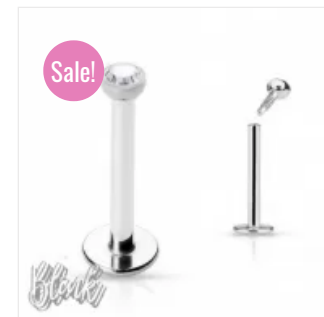

View our Collection of Stainless Steel Labret, Monroe Lip Jewelry Pretoria exclusively available from Blink Juwels

Based in Pretoria and shipping all over South Africa

Sign up for our newsletter and receive **15% off** your first purchase!

Secure payment options and most importantly **fast** and **reliable** delivery Nationwide!

For hygiene reasons, we **do not accept returns** or exchanges on our Piercing Jewelry

LABRET, MONROE LIP

Sort by Date

Show 50 Products

Titanium Ion Labret

~~R200.00~~ R180.00

Select options

Details

Quick View

Stud Top Internally Threaded Labret

~~R180.00~~ R150.00

Select options

Details

Quick View

Star Top Internally Threaded Labret

R180.00 – R210.00

Select options

Details

Quick View

PTFE Crystal Labret

~~R165.00~~ R140.00

Add to cart

Quick View

Details

Push In PTFE Crystal Labret

~~R120.00~~ R108.00

Select options

Details

Quick View