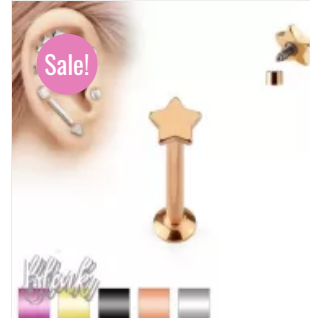

### Stud Top Internally Threaded Labret

~~R180.00~~ R150.00

Select options

Details

Quick View