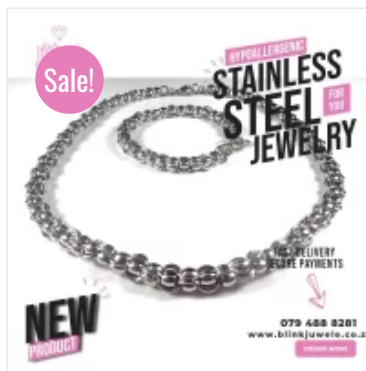

View our Collection of Stainless Steel **Necklace & Bracelet Combo's** Jewelry Pretoria exclusively available from Blink Juwele

Based in Pretoria and shipping all over South Africa

Sign up for our newsletter and receive **15% off** your first purchase!

Secure payment options and most importantly **fast** and **reliable** delivery Nationwide!

Sort by **Date**

Show **50** Products

Sale!

4mm Wheat Chain Combo

~~R250.00~~ R220.00

Add to cart Quick View Details

Sale!

4mm Paper Clip Combo

~~R250.00~~ R220.00

Add to cart Quick View Details

Sale!

Solid Rolo Necklace and Bracelet

~~R450.00~~ R420.00

Add to cart Quick View Details