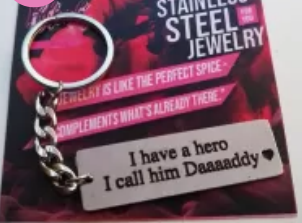

Sort by **Date**   Show **150 Products**   

Sale!

Metal Medical Alert Bracelet

~~R330.00~~ R300.00

[Add to cart](#) [Quick View](#) [Details](#)

Sale!

Daaaaddy Keychain

~~R200.00~~ R180.00