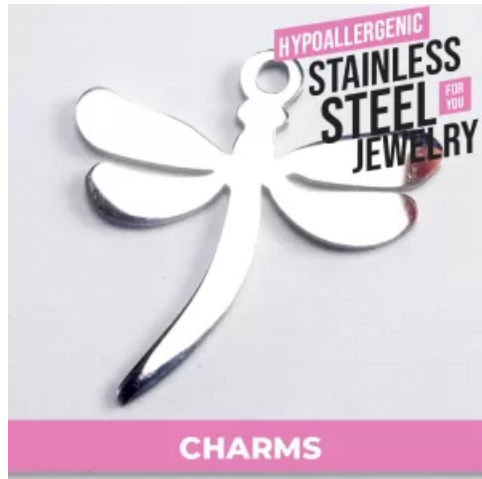

## Charms

**Charms** | Available online at great prices on blinkjuwele.co.za, South Africa's leading Stainless Steel Jewelry store online | Blink Juwele

Check out our **Charms** selection for the very best in unique or custom, handmade pieces from our **Charms** section.