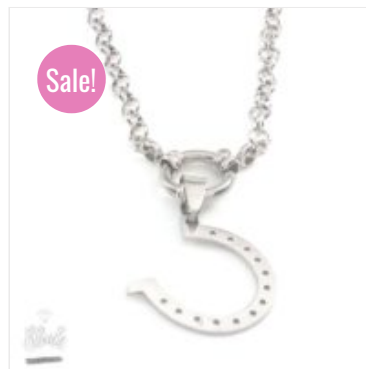

Check out our **5mm Necklace & Pendant Combo's** selection for the very best in unique or custom, handmade pieces from our **5mm Necklace & Pendant Combo** section.

View our Collection of Stainless Steel **5mm Necklace & Pendant Combo** Jewelry Pretoria exclusively available from Blink Juwele

She Believed she could Necklace

~~R192.00~~ R182.00

[Add to cart](#) [Quick View](#) [Details](#)

Love Love Love Necklace

~~R192.00~~ R182.00

[Add to cart](#) [Quick View](#) [Details](#)

Africa Countries Necklace

~~R192.00~~ R182.00

[Add to cart](#) [Quick View](#) [Details](#)

Africa Embossed 5mm Roly Poly

21st 5mm Roly Poly Necklace and Pendant Combo

Horse Shoe 5mm Roly Poly Necklace and Pendant Combo

Triple Circle 5mm Roly Poly Necklace

My Family My Love 5mm Roly Poly

Necklace and Pendant Combo

~~R160.00~~ R150.00

[Add to cart](#) [Quick View](#) [Details](#)

~~R180.00~~ R170.00

[Add to cart](#) [Quick View](#) [Details](#)

~~R180.00~~ R170.00